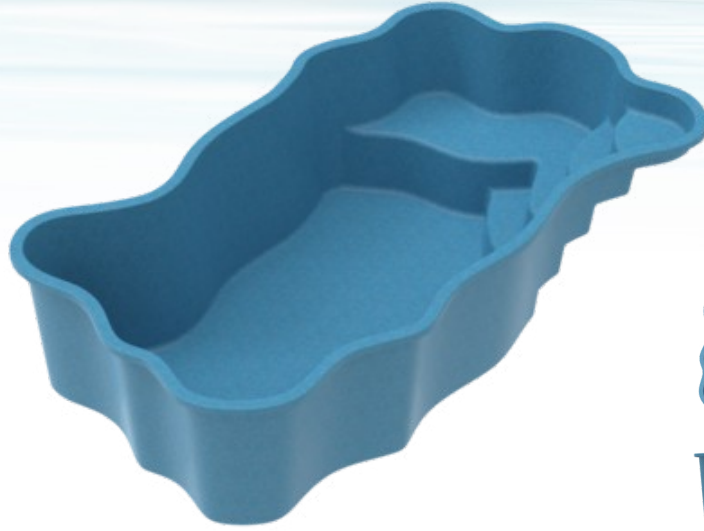

Aloha

FIBERGLASS POOLS

LUXURY AT AFFORDABLE PRICES

NJ HIC REG
#13VH05759200

— 732.866.8667 —

POOLS • HARDSCAPES • LANDSCAPES

SERAFINA

8'6" x 14'
Depth: 4'

CORAL COVE

9'6" x 16'
Depth: 4'

RETREAT

10'3" x 18'5"
Depth: 4'4"

CARIBBEAN

11' x 20'
Depth: 4'2" - 5'3"

NEPTUNE

11' x 23'
Depth: 3'6" - 5'6"

ISLANDER

12' x 24'
Depth: 3'6" - 5'6"

EMERALD

12' x 25'
Depth: 3'7" - 5'5"

ROMAN

11" x 27'
Depth: 2'6" - 6'2"

KONA

12' x 25'8"
Depth: 3'6" - 5'6"