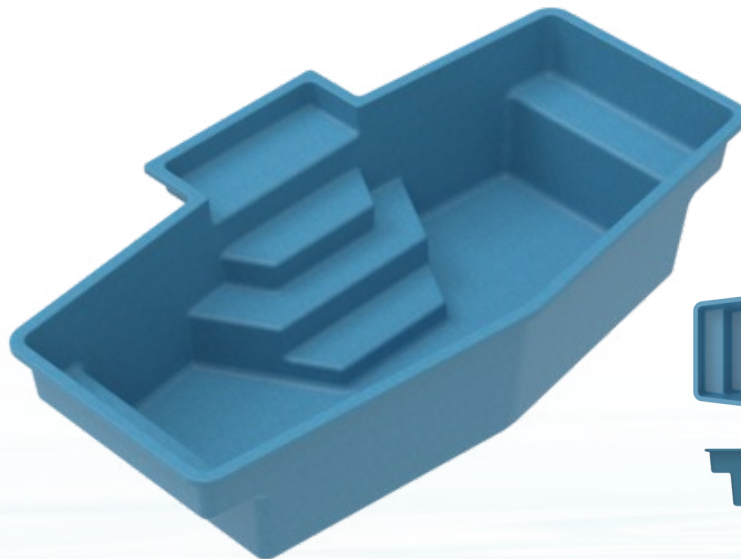

Aloha

FIBERGLASS POOLS

LUXURY AT AFFORDABLE PRICES

NJ HIC REG
#13VH05759200

— 732.866.8667 —

POOLS • HARDSCAPES • LANDSCAPES

SERAFINA

8'6" x 14'
Depth: 4'

CORAL COVE

9'6" x 16'
Depth: 4'

RETREAT

10'3" x 18'5"
Depth: 4'4"

CARIBBEAN

11' x 20'
Depth: 4'2" - 5'3"

NEPTUNE

11' x 23'
Depth: 3'6" - 5'6"

ISLANDER

12' x 24'
Depth: 3'6" - 5'6"

EMERALD

12' x 25'
Depth: 3'7" - 5'5"

ROMAN

11" x 27'
Depth: 2'6" - 6'2"

KONA

12' x 25'8"
Depth: 3'6" - 5'6"