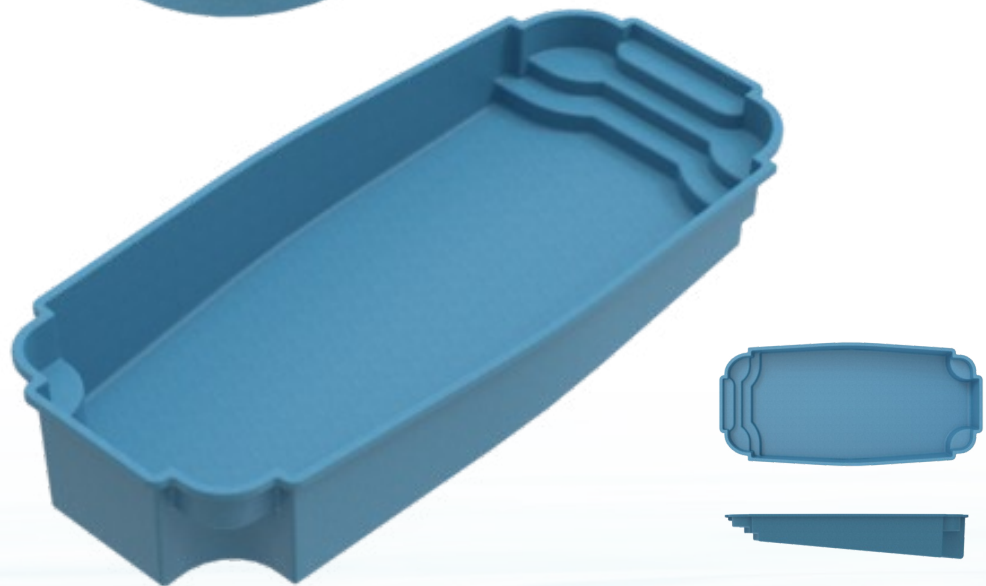

14' x 28'
Depth: 3'7" - 5'9"

TORTOLA

14' x 30'
Depth: 3'6" - 6'

ATLANTIS

14' x 32'
Depth: 3'6" - 6'6"

SILVER SHORE

15' x 28'
Depth: 3'7" - 6'

MYSTIC

15' x 32'
Depth: 3'8" - 6'5"

ALOHA

15' x 34'
Depth: 3'9" - 6'

BELLAGIO

15' x 34'
Depth: 3' - 6'6"

NEWPORT

16' x 35'
Depth: 3'4"- 6'6"

SERENADE