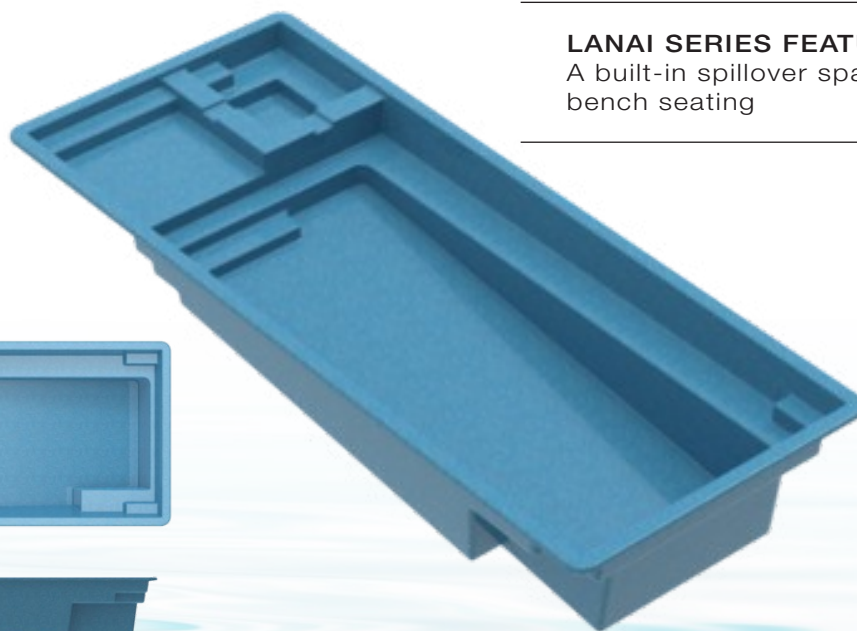

LANAI 27

12'6" x 27'

Depth: 4'4"– 5'11"

LANAI SERIES FEATURES:

A built-in spillover spa, splash deck, and bench seating

LANAI 38

15'6" x 38'

Depth: 4'6"– 7'