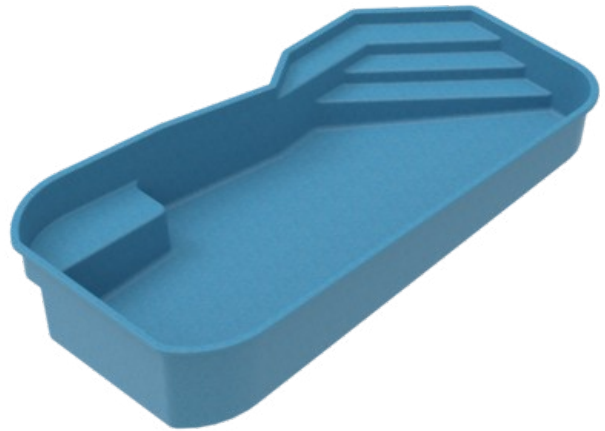

ISLANDER

12' x 24'
Depth: 3'6" - 5'6"

EMERALD

12' x 25'
Depth: 3'7" - 5'5"

ROMAN

11" x 27'
Depth: 2'6" - 6'2"

KONA

12' x 25'8"
Depth: 3'6" - 5'6"

LUAU

12' x 28'
Depth: 3'4" - 6'1"

CAPRI

12' x 28'
Depth: 4'6"

**NEW MODEL
COMING SOON**

MAJESTIC

13' x 25'6"
Depth: 3'5" - 6'

GOLD COAST

14' x 28'
Depth: 3'7" - 5'9"

TORTOLA

14' x 30'
Depth: 3'6" - 6'

ATLANTIS

14' x 32'
Depth: 3'6" - 6'6"

SILVER SHORE

15' x 28'
Depth: 3'7" - 6'

MYSTIC

15' x 32'
Depth: 3'8" - 6'5"

ALOHA

15' x 34'
Depth: 3'9" - 6'

BELLAGIO

15' x 34'
Depth: 3' - 6'6"

NEWPORT

16' x 35'
Depth: 3'4"- 6'6"

SERENADE