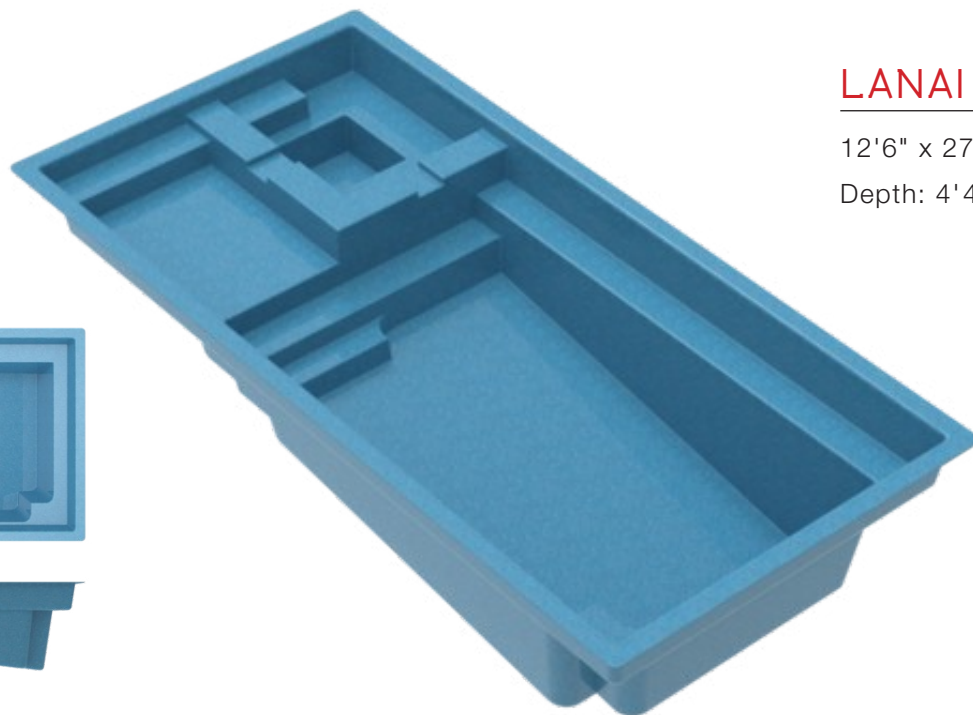

14' x 28'
Depth: 3'7" - 5'9"

TORTOLA

14' x 30'
Depth: 3'6" - 6'

ATLANTIS

14' x 32'
Depth: 3'6" - 6'6"

SILVER SHORE

15' x 28'
Depth: 3'7" - 6'

MYSTIC

16' x 38'
Depth: 3'6" - 6'6"

BEACHCOMBER

16' x 40'
Depth: 3'5" - 8'

**NEW MODEL
COMING SOON**

VISION

16' x 41'
Depth: 3'6" - 6'6"

MIRA LARGO

16' x 42'
Depth: 3'3" - 8'

LANAI 27

12'6" x 27'

Depth: 4'4"– 5'11"

LANAI SERIES FEATURES:

A built-in spillover spa, splash deck, and bench seating

LANAI 38

15'6" x 38'

Depth: 4'6"– 7'