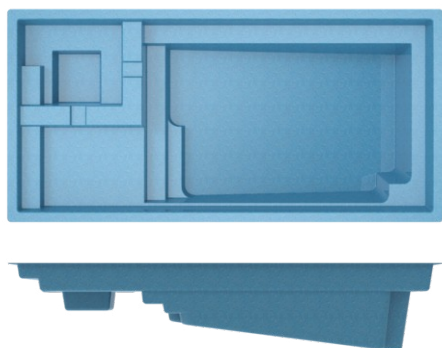

LANAI 27

12'6" x 27'

Depth: 4'4"– 5'11"

LANAI SERIES FEATURES:

A built-in spillover spa, splash deck, and bench seating

LANAI 38

15'6" x 38'

Depth: 4'6"– 7'