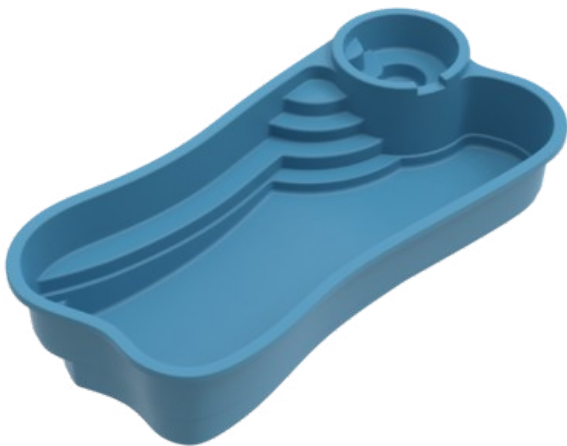

ISLANDER

12' x 24'
Depth: 3'6" - 5'6"

EMERALD

12' x 25'
Depth: 3'7" - 5'5"

ROMAN

11" x 27'
Depth: 2'6" - 6'2"

KONA

12' x 25'8"
Depth: 3'6" - 5'6"

LUAU

12' x 28'
Depth: 3'4" - 6'1"

CAPRI

12' x 28'
Depth: 4'6"

**NEW MODEL
COMING SOON**

MAJESTIC

13' x 25'6"
Depth: 3'5" - 6'

GOLD COAST

14' x 28'
Depth: 3'7" - 5'9"

TORTOLA

14' x 30'
Depth: 3'6" - 6'

ATLANTIS

14' x 32'
Depth: 3'6" - 6'6"

SILVER SHORE

15' x 28'
Depth: 3'7" - 6'

MYSTIC