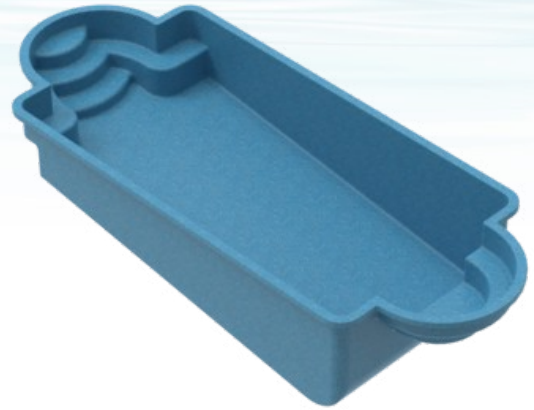

CORAL COVE

9'6" x 16'
Depth: 4'

RETREAT

10'3" x 18'5"
Depth: 4'4"

CARIBBEAN

11' x 20'
Depth: 4'2" - 5'3"

NEPTUNE

11' x 23'
Depth: 3'6" - 5'6"

ISLANDER

12' x 24'
Depth: 3'6" - 5'6"

EMERALD

12' x 25'
Depth: 3'7" - 5'5"

ROMAN

11" x 27'
Depth: 2'6" - 6'2"

KONA

12' x 25'8"
Depth: 3'6" - 5'6"

LUAU

12' x 28'
Depth: 3'4" - 6'1"

CAPRI

12' x 28'
Depth: 4'6"

**NEW MODEL
COMING SOON**

MAJESTIC

13' x 25'6"
Depth: 3'5" - 6'

GOLD COAST

14' x 28'
Depth: 3'7" - 5'9"

TORTOLA

14' x 30'
Depth: 3'6" - 6'

ATLANTIS

14' x 32'
Depth: 3'6" - 6'6"

SILVER SHORE

15' x 28'
Depth: 3'7" - 6'

MYSTIC