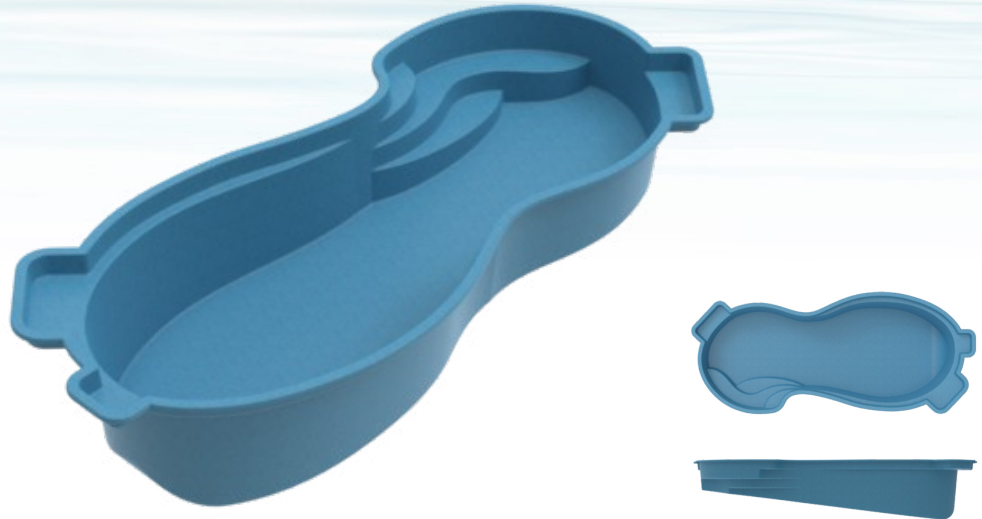

14' x 28'
Depth: 3'7" - 5'9"

TORTOLA

14' x 30'
Depth: 3'6" - 6'

ATLANTIS

14' x 32'
Depth: 3'6" - 6'6"

SILVER SHORE

15' x 28'
Depth: 3'7" - 6'

MYSTIC

15' x 32'
Depth: 3'8" - 6'5"

ALOHA

15' x 34'
Depth: 3'9" - 6'

BELLAGIO

15' x 34'
Depth: 3' - 6'6"

NEWPORT

16' x 35'
Depth: 3'4"- 6'6"

SERENADE