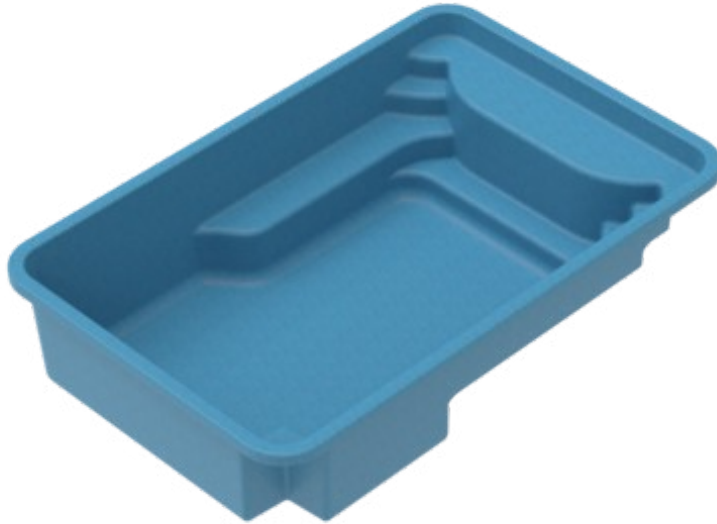

Aloha

FIBERGLASS POOLS

LUXURY AT AFFORDABLE PRICES

NJ HIC REG
#13VH05759200

— 732.866.8667 —

POOLS • HARDSCAPES • LANDSCAPES

SERAFINA

8'6" x 14'
Depth: 4'

CORAL COVE

9'6" x 16'
Depth: 4'

RETREAT

10'3" x 18'5"
Depth: 4'4"

CARIBBEAN

11' x 20'
Depth: 4'2" - 5'3"

NEPTUNE

11' x 23'
Depth: 3'6" - 5'6"

ISLANDER

12' x 24'
Depth: 3'6" - 5'6"

EMERALD

12' x 25'
Depth: 3'7" - 5'5"

ROMAN

11" x 27'
Depth: 2'6" - 6'2"

KONA

12' x 25'8"
Depth: 3'6" - 5'6"

LUAU

12' x 28'
Depth: 3'4" - 6'1"

CAPRI

12' x 28'
Depth: 4'6"

**NEW MODEL
COMING SOON**

MAJESTIC

13' x 25'6"
Depth: 3'5" - 6'

GOLD COAST